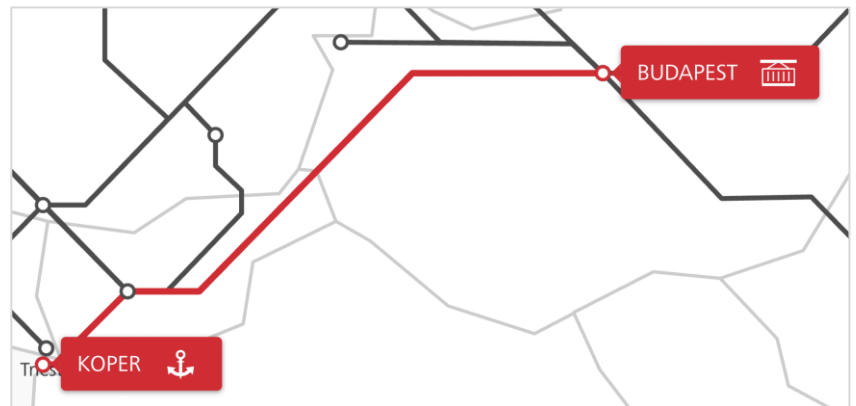

TransFER Intermodal Maritime

WE ARE RAILCORE

TransFER Budapest–Koper

The Rail Cargo Group, leading rail logistics provider in Europe as far as Asia, offers you a wide range of **intermodal** TransFER connections.

The port of Koper is an important transport hub for Central and Eastern Europe. With this high-frequency connection between Budapest and Koper, we provide a direct, daily link between Hungary and the port located on the Adriatic Coast.