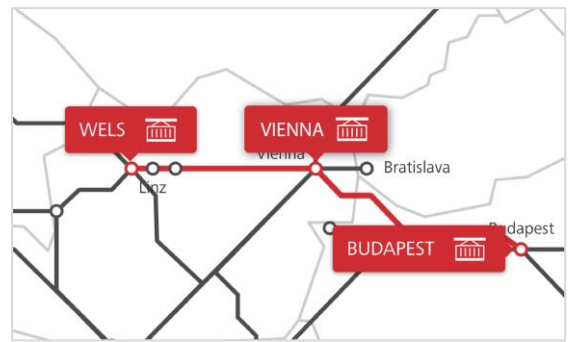

# TransFER Intermodal Continental

## TRANSFER Wels–Vienna–Budapest

With this TransFER we offer a non-stop connection between the terminal in Wels, Vienna South and the terminal BILK in Hungary.

The TransFER Wels–Vienna–Budapest is the perfect link to the entire intermodal network. The connection thus forms the bridge between Western European economic centres and countries in Southern and South-Eastern Europe, as well as to the Asian region of Turkey.

### Your advantages

- Direct connection from Wels and Vienna to Budapest Bilk v.v.
- Fixed timetable
- Attractive transit times
- Antenna connections to Austria, Italy, Germany, Romania and Turkey

# TRANSFER Wels–Vienna–Budapest