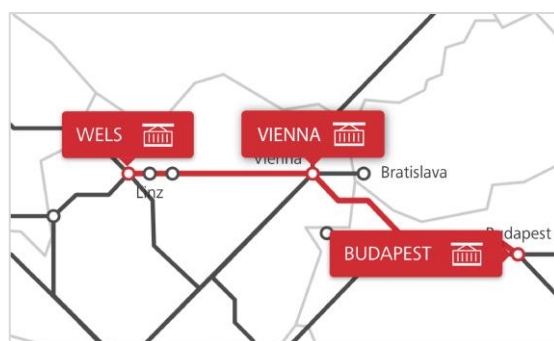

TransFER Wels–Vienna–Budapest

With this TransFER we offer a non-stop connection between the terminal in Wels, Vienna South and the terminal BILK in Hungary.

The TransFER Wels–Vienna–Budapest is the perfect link to the entire intermodal network. The connection thus forms the bridge between Western European economic centers and countries in Southern and South-Eastern Europe, as well as to the Asian region of Turkey.

Your benefits

- Direct connection from Wels and Vienna to Budapest BILK v.v.
- Fixed timetable
- Attractive transit times
- Antenna connections to Austria, Italy, Germany, Romania and Turkey

Your contact details