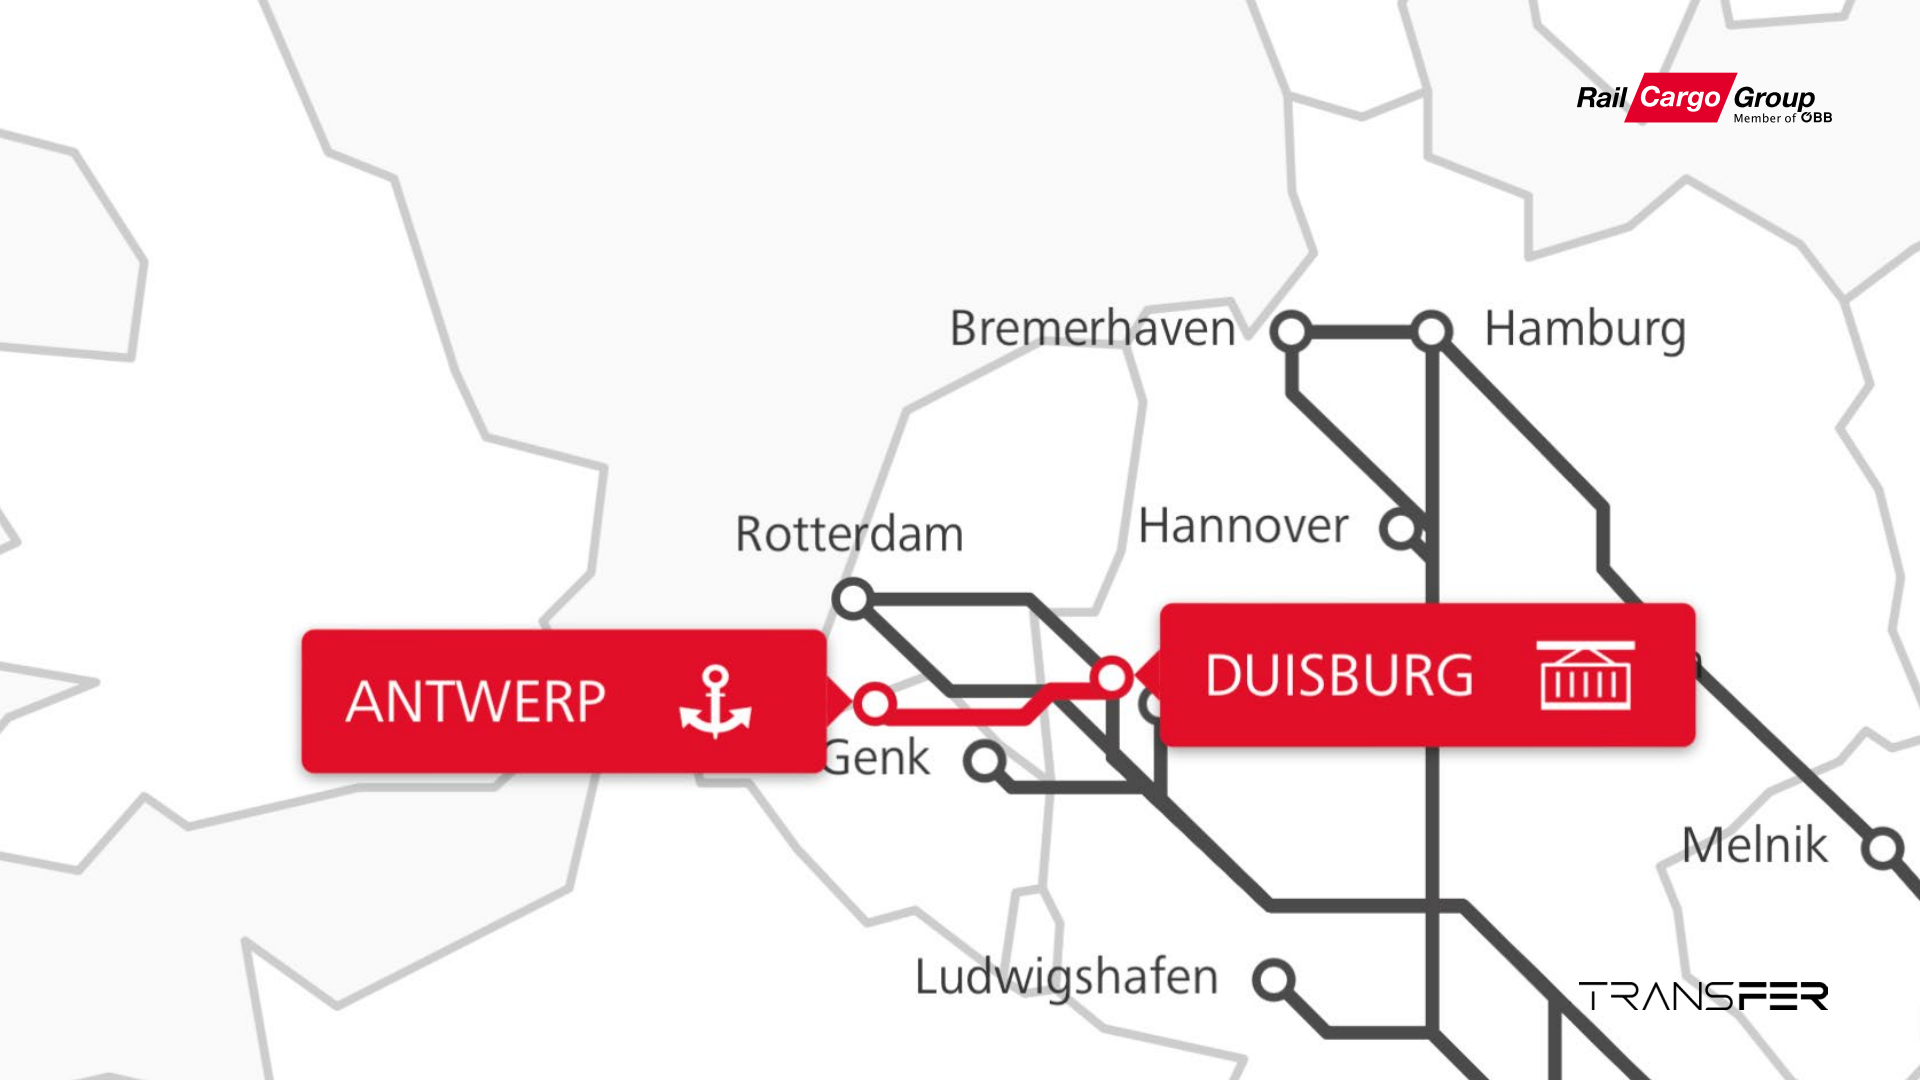

ANTWERP

DUISBURG

Bremerhaven Hamburg

Rotterdam Hannover

Genk

Ludwigshafen

Melnik

TRANSFER