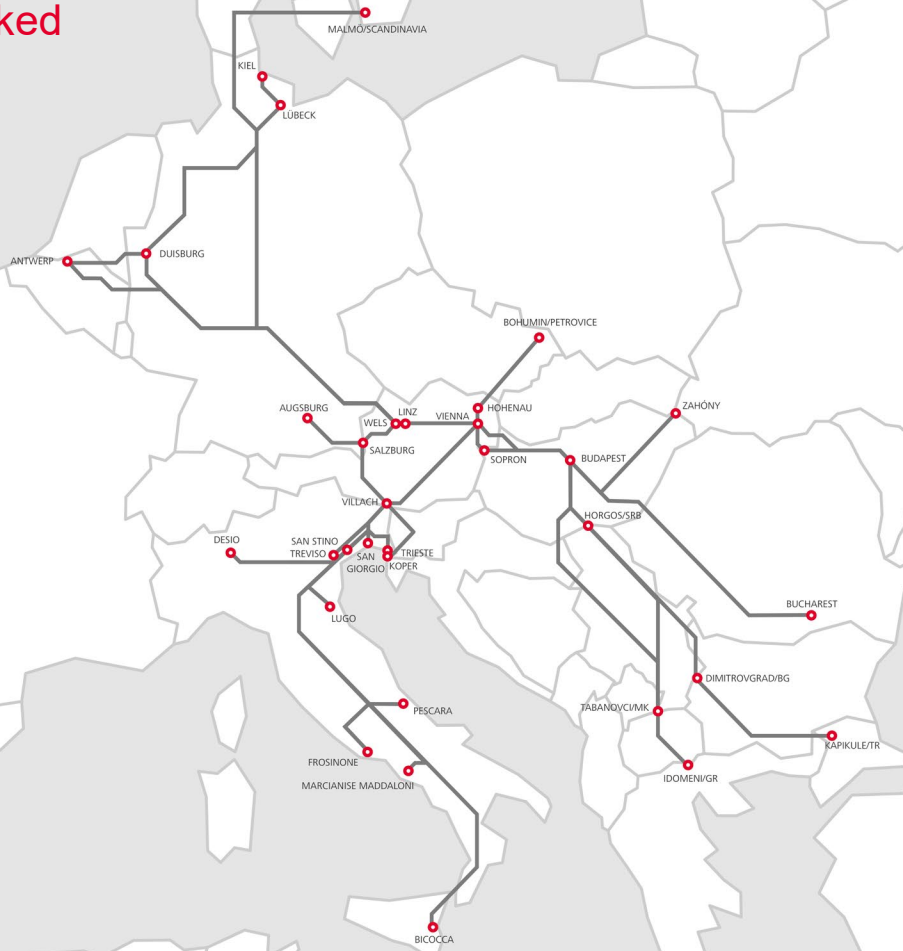

TransFER

Duisburg–Antwerp

Networking of Rhine-Ruhr region and Antwerp area

TODAY. TOMORROW. TOGETHER.

TransFER Duisburg–Antwerp

Fast as lightning connection to our entire European network

Holistic transport chain planning with end-to-end deliveries

Seamless between Germany and Antwerp

Safe, reliable, punctual and in maximum quality

2 times a week in a round trip

ANTWERP 

DUISBURG 

Bremerhaven Hamburg

Rotterdam Hannover

Genk

Ludwigshafen

Melnik

TRANSFER

Logistics competence carrying our name

- Multifunctional TransFER connection with capacities for **conventional wagonload** traffic, **container** transports, as well as **hazardous goods (RID) shipments**
- First and last mile organization
- Comprehensive additional forwarding services

High-frequently linked

Destination: Antwerp

- Reliable and plannable transport solution
- 2 departures/week
- **Duration** Duisburg–Antwerp:
7,5 Std. hours on average

Your Benefits

- Comprehensive **end-to-end logistics solutions**, including first and last mile organisation
- Sustainable conventional **wagonload and container transport** – also suitable for dangerous goods (RID)
- **Comprehensive additional forwarding services** such as transshipment options, modern warehouse logistics and professional customs clearance
- Two round trips per week