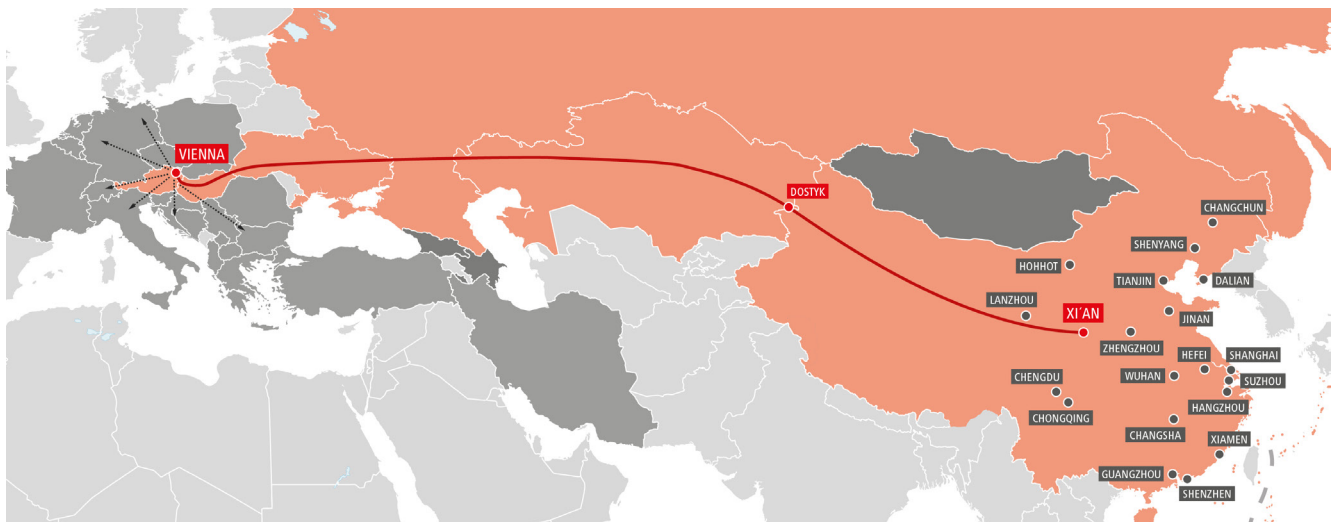

TransFER China–Vienna

RCG – Your Partner for fast and reliable transport of less than container loads (LCL) between Asia and Europe.

YOUR BENEFITS

With the TransFER China–Vienna, Rail Cargo Group offers you a stable connection and an attractive alternative to other transport modes – with lower transport costs than air freight and faster transport times than ocean freight.

OUR SERVICES

- One departure per week guaranteed
- Offer made within 24 hours
- CFS – CFS transit time: 18-20 days
- Door-to-door-solution (main leg per rail, first mile/last mile incl. delivery by truck)
- Customs clearance
- Insurance cover on request
- Daily updates on transport status via GPS-device

YOUR CHOICE

TransFER China–Vienna – Geopolitically the best, fastest and most stable transport solution for your less than container loads (LCL).

We look forward to receiving your enquiry:

lcl.eurasia@railcargo.com