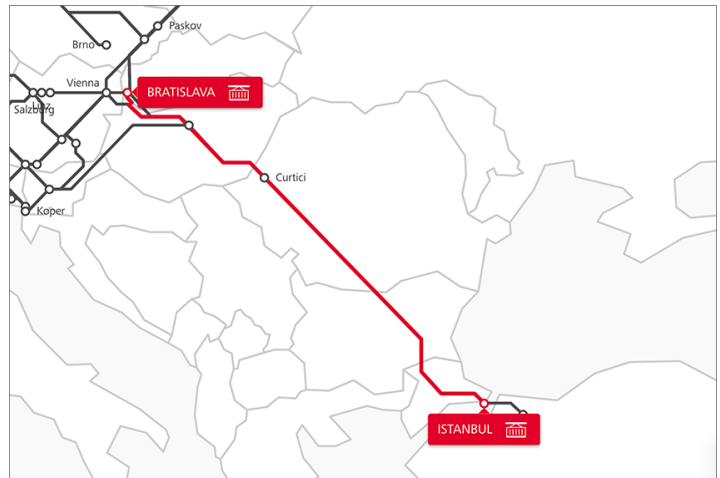

TransFER Bratislava–Istanbul

The Rail Cargo Group, leading rail logistics provider in Europe as far as Asia, offers you a wide range of **intermodal** TransFER connections.

This direct, high-speed connection between Bratislava and Istanbul connects Western European economic centres with the countries of Southern and Southeastern Europe.

Your benefits

- Direct connection between Bratislava and Istanbul v.v.
- 1 round trip per week
- Fixed schedule with attractive transit times
- First and last mile service for the entire Eastern European region