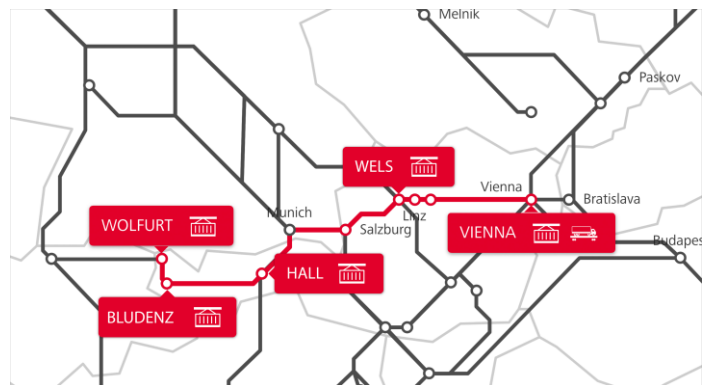

# TransFER Intermodal Continental

## TRANSFER Vienna–Wels–Hall–Bludenz–Wolfurt

The Rail Cargo Group, leading rail logistics provider in Europe as far as Asia, offers you a wide range of **intermodal** TransFER connections.

Our TransFER Vienna–Wels–Hall–Bludenz–Wolfurt provides a direct connection to almost all Austrian terminals – whether for block trains or single wagons. Consequently, an ecological logistics solution for intermodal transport units for short distances within Austria is made possible.

### Your advantages

- Direct connection from terminal to terminal
- Attractive transit times with A-B or A-C connection

# TRANSFER Vienna–Wels–Hall–Bludenz–Wolfurt