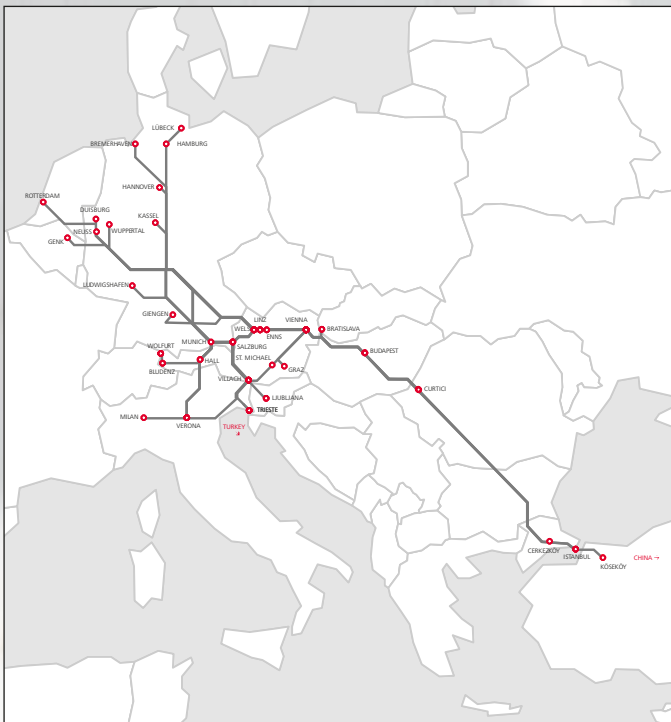

UNSERE TRANSFER VERBINDUNGEN

- Budapest–Neuss
- Wels–Vienna–Budapest
- Budapest–Istanbul
- Bratislava–Istanbul
- Curtici–Istanbul
- Genk–Curtici
- Bratislava–Köseköy
- Giengen–Cerkezköy
- Wels–Trieste
- Ludwigshafen–Wels
- Duisburg–Trieste
- Duisburg–Villach–Ljubljana
- Vienna–Milan
- Verona–Hannover
- Verona–Kassel
- Verona–Lübeck
- Verona–Wuppertal
- Linz–Wels–Duisburg
- Vienna–Hamburg
- Vienna–Wels–Hall–Bludenz–Wolfurt

Tel. +49 178 5299267

christian.grammel@railcargo.com

Türkei

Evrin Sanli

Tel. +43 664 6178786

evrim.sanli@railcargo.com

CONTINENTAL

INTERMODAL BLOCK TRAIN CONNECTIONS BETWEEN THE ECONOMIC CENTERS OF EUROPE

Attractive network for our customers offering high-frequent logistics solutions from Turkey via Hungary to Austria, Italy and Germany. Furthermore, we offer end-to-end solutions including provision of intermodal equipment.

OUR TRANSFER CONNECTIONS

- Budapest–Neuss
- Wels–Vienna–Budapest
- Budapest–Istanbul
- Bratislava–Istanbul
- Curtici–Istanbul
- Genk–Curtici
- Bratislava–Köseköy
- Giengen–Cerkezköy
- Wels–Trieste
- Ludwigshafen–Wels
- Duisburg–Trieste
- Duisburg–Villach–Ljubljana
- Vienna–Milan
- Verona–Hannover
- Verona–Kassel
- Verona–Lübeck
- Verona–Wuppertal
- Linz–Wels–Duisburg
- Vienna–Hamburg
- Vienna–Wels–Hall–Bludenz–Wolfurt