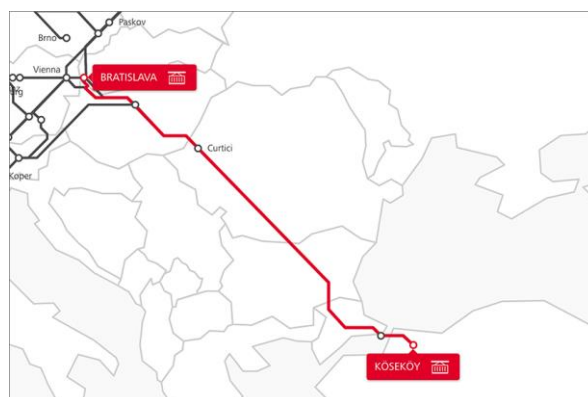

TransFER Intermodal Continental

TRANSFER Bratislava–Köseköy

The Rail Cargo Group, leading rail logistics provider in Europe as far as Asia, offers you a wide range of **intermodal** TransFER connections.

The TransFER Bratislava–Köseköy connects the Asian part of Turkey with Europe through the Marmaray Tunnel. With this connection, we are expanding our logistics offer to and from Turkey with an attractive transit time of just under six days.