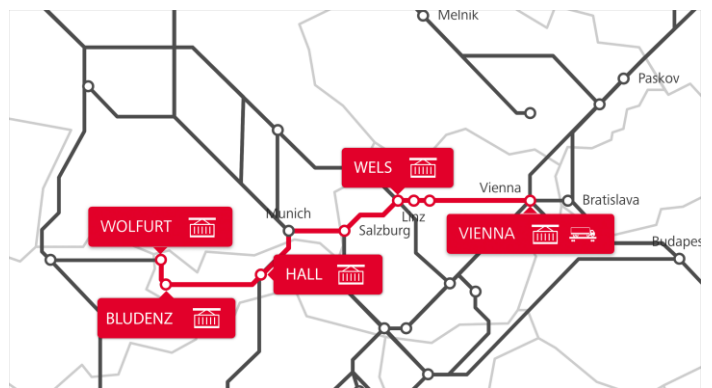

## TransFER Vienna–Wels–Hall–Bludenz–Wolfurt

The Rail Cargo Group, leading rail logistics provider in Europe as far as Asia, offers you a wide range of **intermodal** TransFER connections.

Our TransFER Vienna–Wels–Hall–Bludenz–Wolfurt provides a direct connection to almost all Austrian terminals – whether for block trains or single wagons. Consequently, an ecological logistics solution for intermodal transport units for short distances within Austria is made possible.

### Your benefits

- Direct connection from terminal to terminal
- Attractive transit times with A-B or A-C connection

# TransFER Vienna–Wels–Hall–Bludenz–Wolfurt