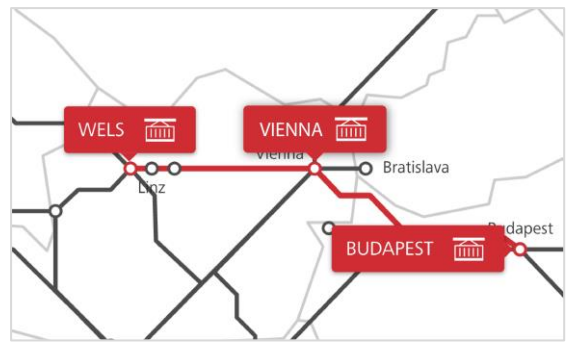

TransFER Intermodal Continental

TRANSFER Wels–Vienna–Budapest

With this TransFER we offer a non-stop connection between the terminal in Wels, Vienna South and the terminal BILK in Hungary.

The TransFER Wels–Vienna–Budapest is the perfect link to the entire intermodal network. The connection thus forms the bridge between Western European economic centres and countries in Southern and South-Eastern Europe, as well as to the Asian region of Turkey.

Your advantages

- Direct connection from Wels and Vienna to Budapest Bilk v.v.
- Fixed timetable
- Attractive transit times
- Antenna connections to Austria, Italy, Germany, Romania and Turkey

Your contact