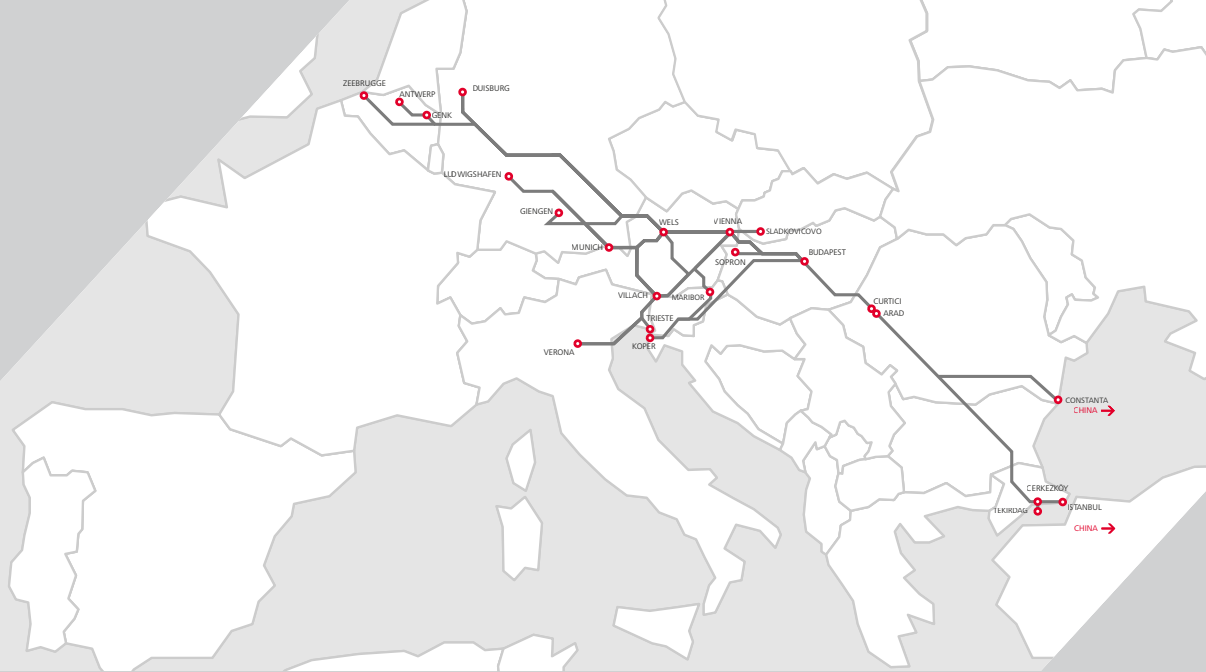

Equipment

- Conventional freight wagons (wagonloads)
- 20ft, 30ft, 40ft, and 45ft containers
- 45ft curtain side containers
- 25ft and 45ft swap bodies
- Craneable trailer
- Non-craneable trailers (coming soon)
- MOBILER