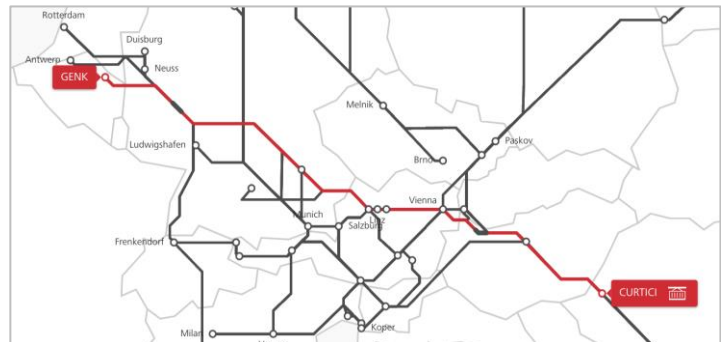

TransFER Intermodal Continental

TRANSFER Genk–Curtici

The Rail Cargo Group, leading rail logistics provider in Europe as far as Asia, offers you a wide range of **intermodal** TransFER connections.

Non-stop connection between Belgium and Romania that provides ideal logistics solutions for intermodal transport units. This makes Curtici a freight transport hub for local volumes from Romania and also from Turkey to the Benelux and Ruhr regions. In addition, the combination with the TransFER Curtici–Istanbul enables shortened transit times from Belgium to Turkey.