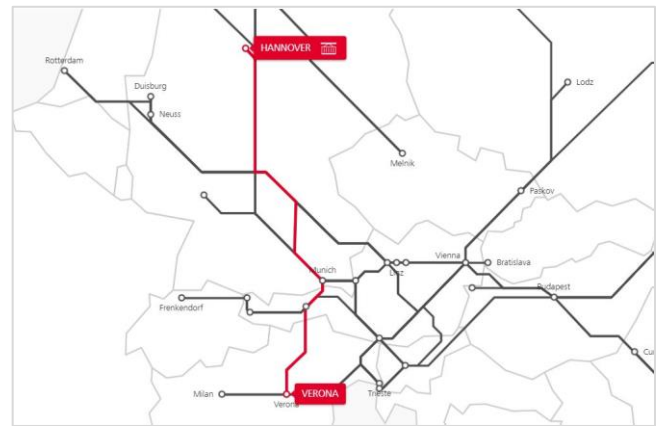

TransFER Intermodal Continental

TRANSFER Verona–Hannover

Our high-frequency direct connection with six round trips a week between Verona and Hannover guarantees efficient transport services between Northern Italy and the Terminal of Hannover and keeps the flow of goods moving across the continent.

We are expanding our network over the Brenner further and making a significant contribution to relieving the burden of transit traffic on Tyrol with our TransFER Verona–Hannover. This non-stop connection plays an important role in driving forward the modal shift to eco-friendly rail and protecting the environment. Six round trips per week facilitate the fast flow of goods between Italy and Germany with direct connections to the Rail Terminal Hannover-Leineter.