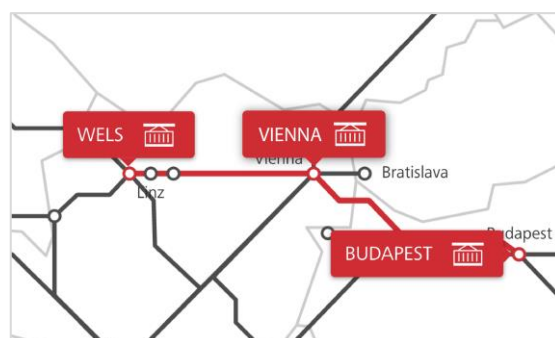

TransFER Wels–Vienna–Budapest

With this TransFER we offer a non-stop connection between the terminal in Wels, Vienna South and the terminal BILK in Hungary.

The TransFER Wels–Vienna–Budapest is the perfect link to the entire intermodal network. The connection thus forms the bridge between Western European economic centres and countries in Southern and South-Eastern Europe, as well as to the Asian region of Turkey.

Your benefits

- Direct connection from Wels and Vienna to Budapest Bilk v.v.
- Fixed timetable
- Attractive transit times
- Antenna connections to Austria, Italy, Germany, Romania and Turkey

Your contact details