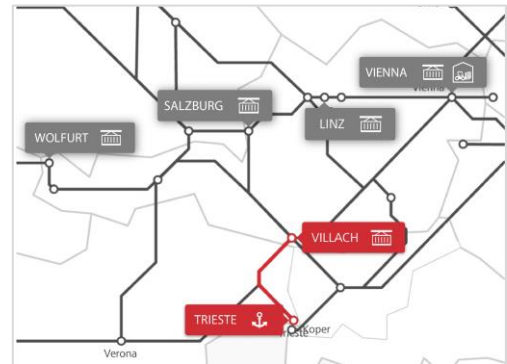

# TransFER Intermodal Maritime

## TRANSFER Villach–Trieste incl. antennas

The Rail Cargo Group, leading rail logistics provider in Europe as far as Asia, offers you a wide range of **intermodal** TransFER connections.

This non-stop connection between Villach and Trieste creates a direct connection between Central Europe and Southeastern Europe. Trieste is an important transport hub for intercontinental, maritime long-haul, short-haul and medium-haul trade routes in the Mediterranean region and as far as China.

### Your advantages

- Direct connection between Villach and Trieste v.v.
- Five roundtrips per week
- Fixed schedule
- Attractive transit times
- Antenna connections to Vienna, Linz, Wolfurt and Salzburg
- For imports from Trieste in the direction of Villach, all required customs procedures can be processed directly at Dry Port Villach

# TRANSFER Villach–Trieste incl. antennas