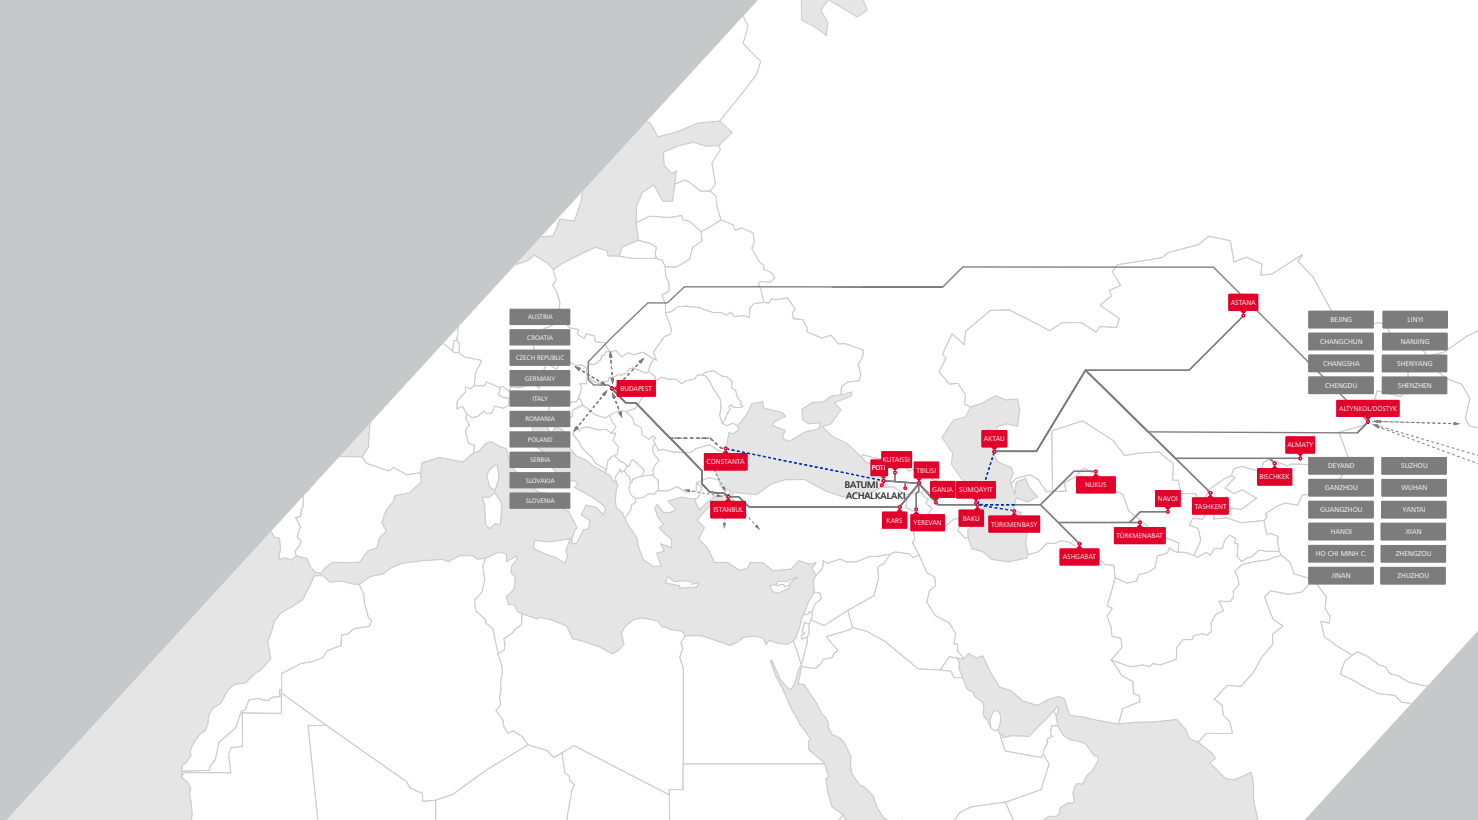

Eurasia

TODAY. TOMORROW. TOGETHER.

EURASIA

Your transport solution for Europe and China or Central Asia

Goods from or to China are often transported by sea. As an alternative, we offer you intermodal transport solutions by rail via the Middle Corridor or the Northern Corridor through the Altynkol/Dostyk border crossing. The perfect connection for your logistics needs – fast, sustainable and reliable. Whether you are importing from or exporting to the STAN countries

or China: our regularly scheduled trains ensure shorter transit times and provide reliable planning. Your supply chains are optimally connected to European destinations via Budapest, an important transshipment hub of our TransNET. Opt for rail – the transport solution that optimises your supply chain while reducing your CO₂ emissions.

Your Cargo. Our Logistics Solutions.

- Tailor-made end-to-end logistics solutions for efficient container transport between Europe and China or Central Asia (import and export)
- Cost-efficient and environmentally friendly alternatives to air and sea freight
- Shortened transport times and attractive pricing
- Comprehensive logistics handling including all additional freight forwarding services for a smoother process
- One contact person for all areas: Europe, Middle Corridor, North Corridor and China
- Classic operator business, ensuring a reliable and experienced partner relationship
- Sale of individual container slots as a 'door-to-door product' – simple and convenient directly to your doorstep
- Customised block train concepts ('dedicated trains') – perfectly tailored to your specific needs