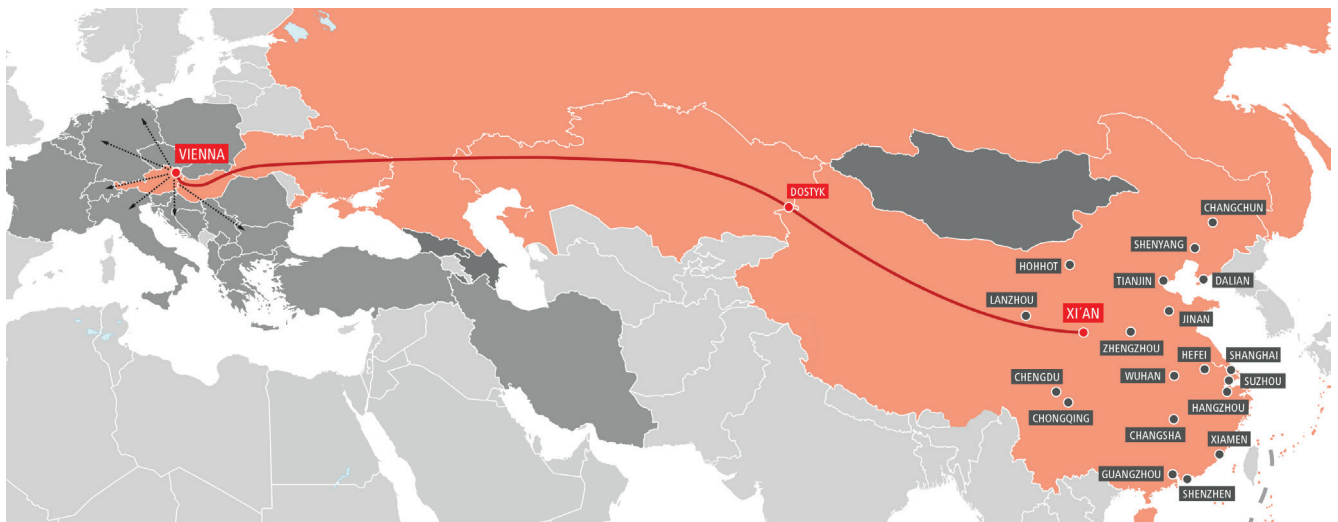

# TransFER China–Vienna

**RCG – Your Partner for fast and reliable transport of less than container loads (LCL) between Asia and Europe.**

## **YOUR BENEFITS**

With the TransFER China–Vienna, Rail Cargo Group offers you a stable connection and an attractive alternative to other transport modes – with lower transport costs than air freight and faster transport times than ocean freight.

## **OUR SERVICES**

- One departure per week
- Offer made within 24 hours
- CFS – CFS transit time: 18-20 days (depending on current market conditions in China + approx. 7 days)
- Door-to-door-solution (main leg per rail, first mile/last mile incl. delivery by truck)
- Customs clearance
- Insurance cover on request
- Daily updates on transport status via GPS-device

## **YOUR CHOICE**

TransFER China–Vienna – Geopolitically the best, fastest and most stable transport solution for your less than container loads (LCL).

**We look forward to receiving your enquiry:**

[lcl.eurasia@railcargo.com](mailto:lcl.eurasia@railcargo.com)