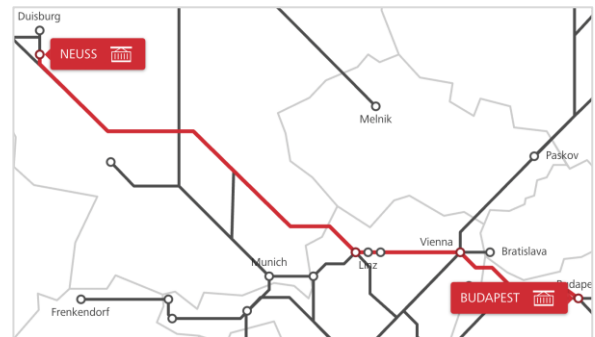

TransFER Intermodal Continental

TRANSFER Budapest–Neuss

The Rail Cargo Group, leading rail logistics provider in Europe as far as Asia, offers you a wide range of **intermodal** TransFER connections.

A high-frequency transport system between Hungary and Germany that connects Western Europe with Southern and Southeastern Europe. This system also provides a direct antenna connection to Austrian, Hungarian and Turkish terminals.