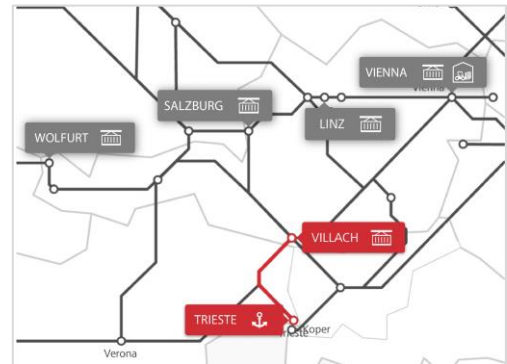

# TransFER Intermodal Maritime

## TRANSFER Villach–Trieste incl. antennas

The Rail Cargo Group, leading rail logistics provider in Europe as far as Asia, offers you a wide range of **intermodal** TransFER connections.

This non-stop connection between Villach and Trieste creates a direct connection between Central Europe and Southeastern Europe. Trieste is an important transport hub for intercontinental, maritime long-haul, short-haul and medium-haul trade routes in the Mediterranean region and as far as China.

### Your advantages

- Direct connection between Villach and Trieste v.v.
- Up to five roundtrips per week
- Fixed schedule with attractive transit times
- Antenna connections from/to Villach with Vienna, Linz, Wolfurt and Salzburg
- For imports from Trieste in the direction of Villach, all required customs procedures can be processed directly at Dry Port Villach

# TRANSFER Villach–Trieste incl. antennas