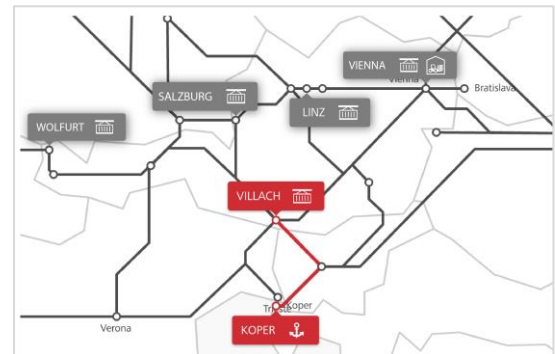

# TransFER Intermodal Maritime

## TRANSFER Villach–Koper incl. antennas

The Rail Cargo Group, leading rail logistics provider in Europe as far as Asia, offers you a wide range of **intermodal** TransFER connections.

This high-frequency TransFER directly connects Villach and Koper. In addition to antenna connections to all Austrian terminals, we also provide a direct connection to the Adriatic port of Koper, and therefore to all of Central and Southeastern Europe.

### Your advantages

- Direct connection between Villach and Koper v.v.
- Five roundtrips per week
- Fixed schedule
- Attractive transit times
- Antenna connections to Vienna, Linz, Wolfurt and Salzburg