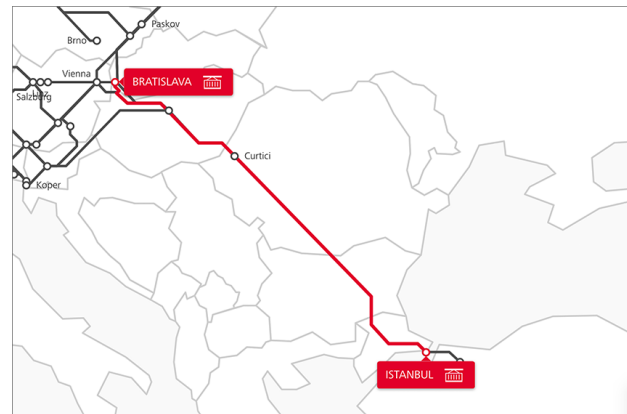

TransFER Intermodal Continental

TRANSFER Bratislava–Istanbul

The Rail Cargo Group, leading rail logistics provider in Europe as far as Asia, offers you a wide range of **intermodal** TransFER connections.

This direct, high-speed connection between Bratislava and Istanbul connects Western European economic centres with the countries of Southern and Southeastern Europe.

Your advantages

- Direct connection between Bratislava and Istanbul v.v.
- 1 round trip per week
- Fixed schedule with attractive transit times
- First an last mile service for the entire Eastern European region