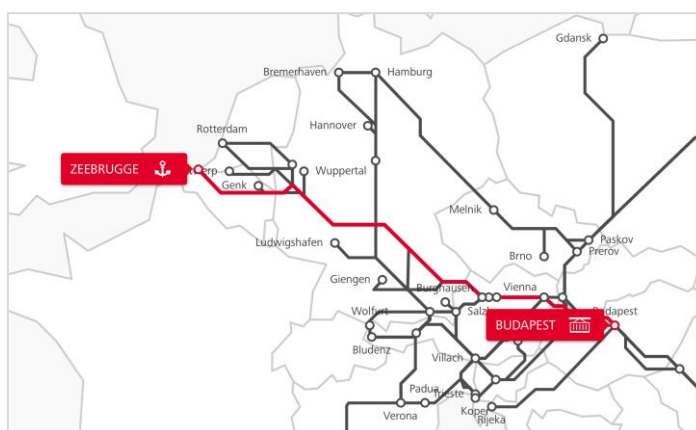

TransFER Budapest–Zeebrugge

The Rail Cargo Group, leading rail logistics provider in Europe as far as Asia, offers you a wide range of **intermodal** TransFER connections.

This TransFER provides a direct connection between two important hubs for intermodal flows of goods. Budapest, with its BILK terminal, is a central gateway to South-East Europe, while Zeebrugge is a major seaport with shipping connections to the UK and beyond

Your benefits

- Direct connection between Budapest and Zeebrugge v.v.
- Fixed timetable with attractive transit times with A-C connection
- Ship connections from Zeebrugge to Tilbury, Hull, Teesport, London and other major UK connections
- Antenna connection from BILK to and from Turkey