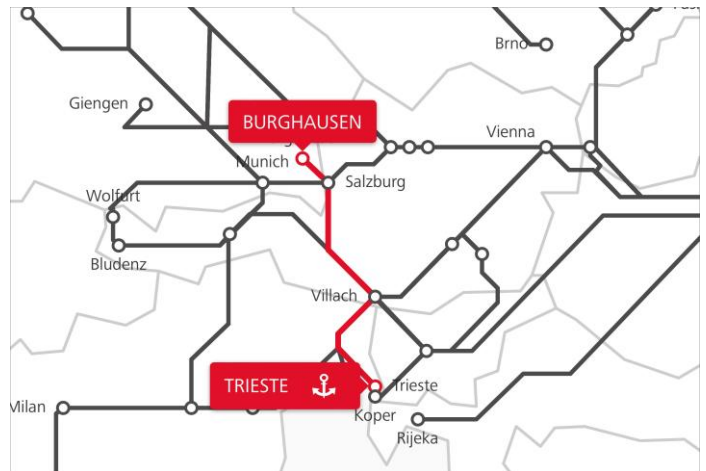

TransFER Intermodal Maritime

WE ARE RAILCORE

TransFER Burghausen–Trieste

The Rail Cargo Group, leading rail logistics provider in Europe as far as Asia, offers you a wide range of **intermodal** TransFER connections.

This TransFER creates an attractive round trip for intermodal flows of goods between Southern Germany and the Adriatic Sea. Burghausen is an important hub for freight transport between Germany, Austria and major economic centres in other European countries, while Trieste is a gateway for trade between Central and Eastern Europe, the Mediterranean region and for transport to the Far East.

Your benefits

- Direct connection between Burghausen and Trieste v.v.
- Fixed timetable
- Attractive transit times with A-B connection

Your contact details

Function	Name	E-Mail	Phone
Sales		sales.southports@railcargo.com	
Customer Service / Booking		imop.dispo-shtriest@railcargo.com	
TransFER Manager	Matthias Urbas	matthias.urbas@railcargo.com	+43 664 6170122

Terminal Trieste (Molo VII)

TMT Trieste Marine Terminal S.p.A.
Punto Franco Nuovo
IT-34123 Trieste
port.trieste@railcargo.com

Business conditions

We work based on the general terms and conditions (GTC) of the Rail Cargo Operator - Austria GmbH (RCO-AT) as well as the General Austrian Carrier Terms (AÖSp).