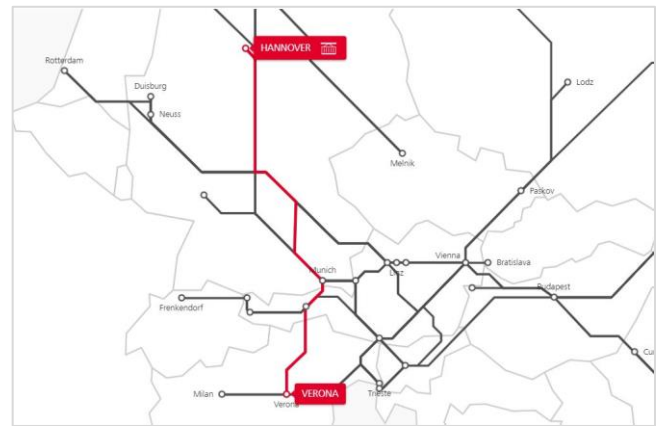

# TransFER Intermodal Continental

## TRANSFER Verona–Hannover

Our high-frequency direct connection with six round trips a week between Verona and Hannover guarantees efficient transport services between Northern Italy and the Terminal of Hannover and keeps the flow of goods moving across the continent.

We are expanding our network over the Brenner further and making a significant contribution to relieving the burden of transit traffic on Tyrol with our TransFER Verona–Hannover. This non-stop connection plays an important role in driving forward the modal shift to eco-friendly rail and protecting the environment. Six round trips per week facilitate the fast flow of goods between Italy and Germany with direct connections to the Rail Terminal Hannover-Leineter.

# TRANSFER Verona–Hannover