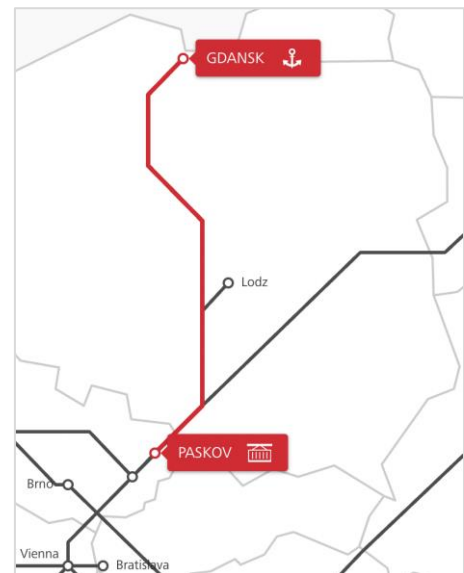

# TransFER Intermodal Maritime

## TRANSFER Paskov–Gdansk

The Rail Cargo Group, leading rail logistics provider in Europe as far as Asia, offers you a wide range of **intermodal** TransFER connections.

Our non-stop TransFER between Paskov and Gdansk is the only direct connection from the regions of Moravia and northern Slovakia to one of the European main ports, the Baltic port of Gdansk, with a transit time of only 18 hours. The ideal corridor parameters enable capacity especially for heavy containers. Not only direct Far East vessel services with transit times comparable to Hamburg, but also further connections to Scandinavia are advantages of the seaport of Gdansk.

# TRANSFER Paskov–Gdansk