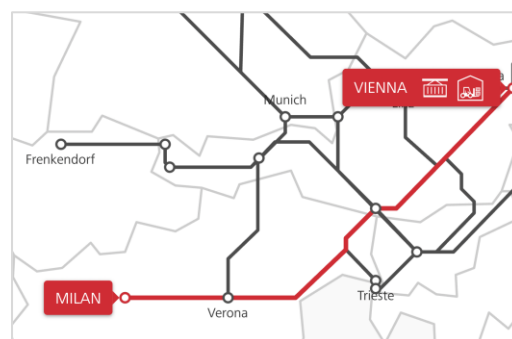

TransFER Intermodal Continental

TRANSFER Vienna–Milan

The Rail Cargo Group, leading rail logistics provider in Europe as far as Asia, offers you a wide range of **intermodal** TransFER connections.

We are consequently connecting important economic regions with two services per week and creating ideal logistics solutions for continental transport units. Our customers will benefit from continuous international handling from one source and shorter transportation times.

Your advantages

- Direct connection from terminal to terminal
- Attractive transit times with A-B connection
- Also transportation of dangerous goods
- Further transportation to Bari/Ravenna/La Spezia/Lyon with our partners