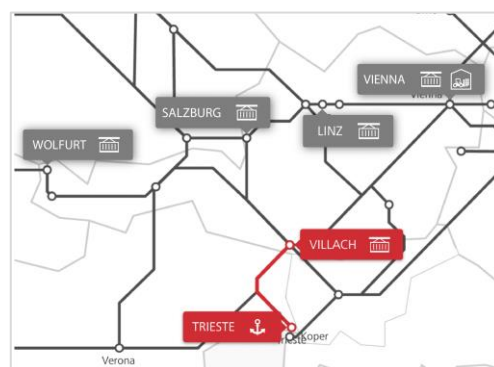

TransFER Intermodal Maritime

TRANSFER Villach–Trieste incl. antennas

The Rail Cargo Group, leading rail logistics provider in Europe as far as Asia, offers you a wide range of **intermodal** TransFER connections.

This non-stop connection between Villach and Trieste creates a direct connection between Central Europe and Southeastern Europe. Trieste is an important transport hub for intercontinental, maritime long-haul, short-haul and medium-haul trade routes in the Mediterranean region and as far as China.

Your advantages

- Direct connection between Villach and Trieste v.v.
- Five roundtrips per week
- Fixed schedule
- Attractive transit times
- Antenna connections to Vienna, Linz, Wolfurt and Salzburg

Your contact

Terminal Trieste (Molo VII)

TMT Trieste Marine Terminal S.p.A.
Punto Franco Nuovo
IT-34123 Trieste
port.trieste@railcargo.com

Terminal Vienna Freudenau CCT

WienCont Container Terminal GmbH
Freudenauer Hafestraße 8-10
A-1020 Wien
terminal.vienna@railcargo.com