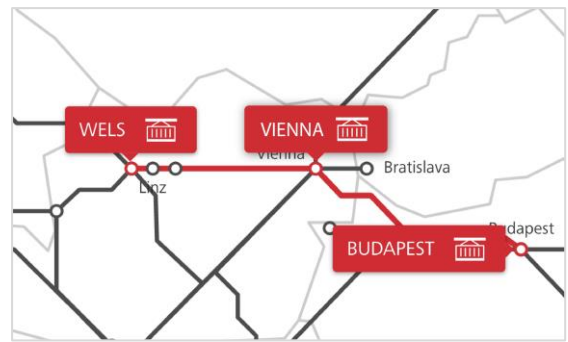

TransFER Intermodal Continental

TRANSFER Wels–Vienna–Budapest

With this TransFER we offer a non-stop connection between the terminal in Wels, Vienna South and the terminal BILK in Hungary.

The TransFER Wels–Vienna–Budapest is the perfect link to the entire intermodal network. The connection thus forms the bridge between Western European economic centres and countries in Southern and South-Eastern Europe, as well as to the Asian region of Turkey.

Your advantages

- Direct connection from Wels and Vienna to Budapest Bilk v.v.
- Fixed timetable
- Attractive transit times
- Antenna connections to Austria, Italy, Germany, Romania and Turkey

Your contact